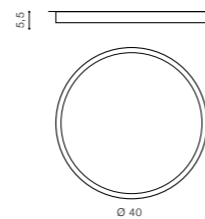

MONZA R TOP

Exposed downlights

LED integrated

product code – look AZ	LED 5W 3000K RA_≥90 420lm	
acrylic/aluminium	LED 5W 4000K RA_≥90 590lm	
IP20	installation place	
group energy label		

COLOUR / NEW INDEX NO.

- ☐ 3000K WHITE (WH) **AZ2253**
- ☒ 3000K BLACK (BK) **AZ2255**
- ☐ 4000K WHITE (WH) **AZ2252**
- ☒ 4000K BLACK (BK) **AZ2254**

LED integrated

product code – look AZ	LED 10W 3000K RA_≥90 840lm	
acrylic/aluminium	LED 10W 4000K RA_≥90 1020lm	
IP20	installation place	
group energy label		

COLOUR / NEW INDEX NO.

- ☐ 3000K WHITE (WH) **AZ2257**
- ☒ 3000K BLACK (BK) **AZ2259**
- ☐ 4000K WHITE (WH) **AZ2256**
- ☒ 4000K BLACK (BK) **AZ2258**

LED integrated

product code – look AZ	LED 20W 3000K RA_≥90 1680lm	
acrylic/aluminium	LED 20W 4000K RA_≥90 1760lm	
IP20	installation place	
group energy label		

COLOUR / NEW INDEX NO.

- ☐ 3000K WHITE (WH) **AZ2261**
- ☒ 3000K BLACK (BK) **AZ2263**
- ☐ 4000K WHITE (WH) **AZ2260**
- ☒ 4000K BLACK (BK) **AZ2262**

LED integrated

product code – look AZ	LED 50W 3000K RA_≥90 4200lm	
acrylic/aluminium	LED 50W 4000K RA_≥90 4400lm	
IP20	installation place	
group energy label		

COLOUR / NEW INDEX NO.

- ☐ 3000K WHITE (WH) **AZ2265**
- ☒ 3000K BLACK (BK) **AZ2267**
- ☐ 4000K WHITE (WH) **AZ2264**
- ☒ 4000K BLACK (BK) **AZ2266**

* - EXPLANATION SHORTCUT PAGE 2 (E)

MONZA R PENDANT

Exposed downlights

COLOUR RENDERING INDEX

90

SIZE RA

WARRANTY

5

YEARS

INTEGRATED LED

LED integrated

product code – look AZ	LED 50W 3000K RA_≥90 4200lm	
acrylic/aluminium	LED 50W 4000K RA_≥90 4400lm	
IP20	installation place	
group energy label		

COLOUR / NEW INDEX NO.

- ☐ 3000K WHITE (WH) **AZ2276**
- ☒ 3000K BLACK (BK) **AZ2277**
- ☐ 4000K WHITE (WH) **AZ2570**
- ☒ 4000K BLACK (BK) **AZ2496**