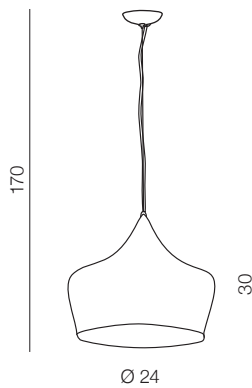

Orient

170

1 WHITE/GOLD

2 BLACK/GOLD

Orient

- 1 AZ1341 (white/gold)
- 2 AZ1406 (black/gold)

1x E27 MAX 60W
aluminium