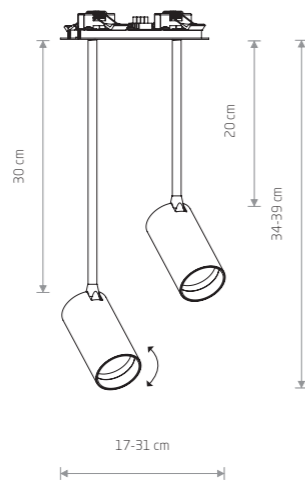

MONO SURFACE LONG S 7680

MONO SURFACE LONG S

painted steel, plastic ABS

7734 7737

7676 7680

1xGU10, max 10W only LED

solid brass, painted steel, plastic ABS

7741

1xGU10, max 10W only LED

cut out \varnothing 35 mm

MONO SURFACE LONG M

painted steel, plastic ABS

7735 7738

7677 7681

1xGU10, max 10W only LED

solid brass, painted steel, plastic ABS

7742

1xGU10, max 10W only LED

cut out \varnothing 35 mm

MONO SURFACE LONG

painted steel, plastic ABS

7736 7740

7678 7682

2xGU10, max 10W only LED

solid brass, painted steel, plastic ABS

7743

2xGU10, max 10W only LED

cut out 160x31 mm

MONO SURFACE LONG 7682

MONO SURFACE LONG M 7742