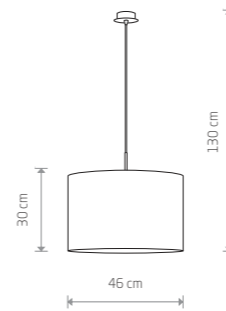

ALICE
fabric, painted steel
9084
1xE27, max 60W

ALICE
fabric, painted steel
9091
1xE27, max 60W

ALICE L
fabric, painted steel
4961
1xE27, max 60W

ALICE M
fabric, painted steel
4962
2xE27, max 60W

ALICE 9091

ALICE XS
fabric, painted steel
5663
1xE27, max 60W

ALICE M
fabric, painted steel
3458
1xE27, max 60W

ALICE L
fabric, painted steel
3466
1xE27, max 60W

ALICE L
painted steel, fabric
4963
1xE27, max 60W

ALICE L
painted steel, fabric
3464 3457
1xE27, max 60W