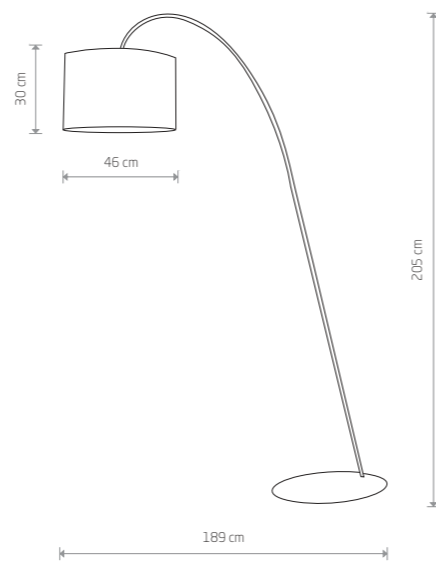

ALICE
fabric, painted steel
9084
1xE27, max 60W

ALICE
fabric, painted steel
9091
1xE27, max 60W

ALICE L
fabric, painted steel
4961
1xE27, max 60W

ALICE M
fabric, painted steel
4962
2xE27, max 60W

ALICE 9091

ALICE XS
fabric, painted steel
5663
1xE27, max 60W

ALICE M
fabric, painted steel
3458
1xE27, max 60W

ALICE L
fabric, painted steel
3466
1xE27, max 60W

ALICE L
painted steel, fabric
4963
1xE27, max 60W

ALICE L
painted steel, fabric
3464 3457
1xE27, max 60W

ALICE L 3466

ALICE XS 5663