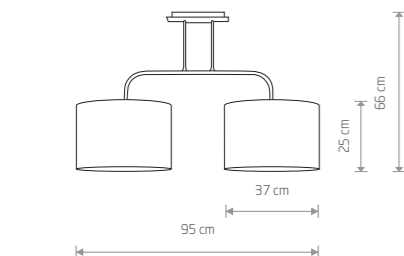

ALICE
fabric, painted steel
9084
1xE27, max 60W

ALICE
fabric, painted steel
9091
1xE27, max 60W

ALICE L
fabric, painted steel
4961
1xE27, max 60W

ALICE M
fabric, painted steel
4962
2xE27, max 60W

ALICE 9091