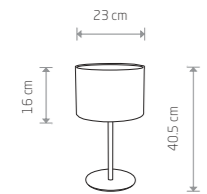

ALICE
fabric, painted steel
9084
1xE27, max 60W

ALICE
fabric, painted steel
9091
1xE27, max 60W

ALICE L
fabric, painted steel
4961
1xE27, max 60W

ALICE M
fabric, painted steel
4962
2xE27, max 60W

ALICE 9091

ALICE XS
fabric, painted steel
5663
1xE27, max 60W

ALICE M
fabric, painted steel
3458
1xE27, max 60W

ALICE L
fabric, painted steel
3466
1xE27, max 60W

ALICE L
painted steel, fabric
4963
1xE27, max 60W

ALICE L
painted steel, fabric
3464 3457
1xE27, max 60W