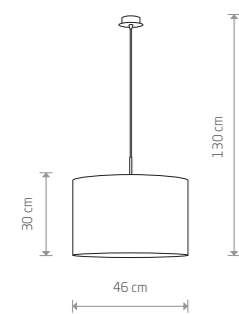

ALICE
fabric, painted steel
9084
1xE27, max 60W

ALICE
fabric, painted steel
9091
1xE27, max 60W

ALICE L
fabric, painted steel
4961
1xE27, max 60W

ALICE M
fabric, painted steel
4962
2xE27, max 60W

ALICE 9091

ALICE XS
fabric, painted steel
5663
1xE27, max 60W

ALICE M
fabric, painted steel
3458
1xE27, max 60W

ALICE L
fabric, painted steel
3466
1xE27, max 60W

ALICE L
painted steel, fabric
4963
1xE27, max 60W

ALICE L
painted steel, fabric
3464 3457
1xE27, max 60W