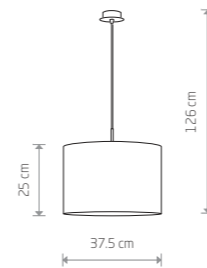

ALICE
fabric, painted steel
9084
1xE27, max 60W

ALICE
fabric, painted steel
9091
1xE27, max 60W

ALICE L
fabric, painted steel
4961
1xE27, max 60W

ALICE M
fabric, painted steel
4962
2xE27, max 60W

ALICE 9091

ALICE XS
fabric, painted steel
5663
1xE27, max 60W

ALICE M
fabric, painted steel
3458
1xE27, max 60W

ALICE L
fabric, painted steel
3466
1xE27, max 60W

ALICE L
painted steel, fabric
4963
1xE27, max 60W

ALICE L
painted steel, fabric
3464 3457
1xE27, max 60W