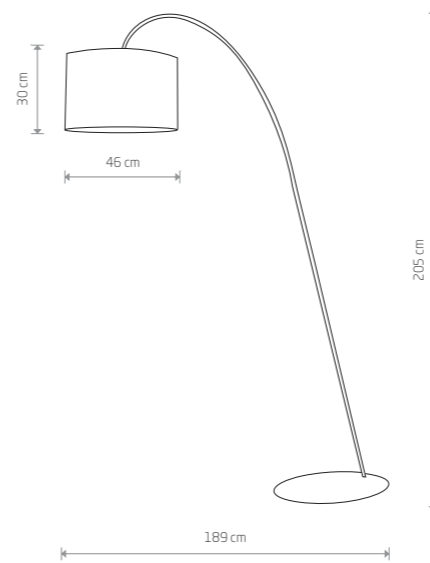

ALICE
fabric, painted steel
9084
1xE27, max 60W

ALICE
fabric, painted steel
9091
1xE27, max 60W

ALICE L
fabric, painted steel
4961
1xE27, max 60W

ALICE M
fabric, painted steel
4962
2xE27, max 60W

ALICE 9091

ALICE XS
fabric, painted steel
5663
1xE27, max 60W

ALICE M
fabric, painted steel
3458
1xE27, max 60W

ALICE L
fabric, painted steel
3466
1xE27, max 60W

ALICE L
painted steel, fabric
4963
1xE27, max 60W

ALICE L
painted steel, fabric
3464 3457
1xE27, max 60W

ALICE L 3466

ALICE XS 5663