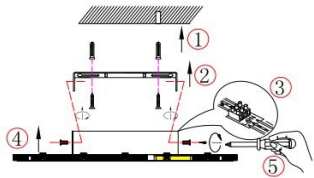

FREYA
TRADITION OF QUALITY

Instruction

FR6002WL-L20B

MAX 20W
1 100 Lumen

Model: FR6002WL-L20B

Collection: LED

Wall Lamps