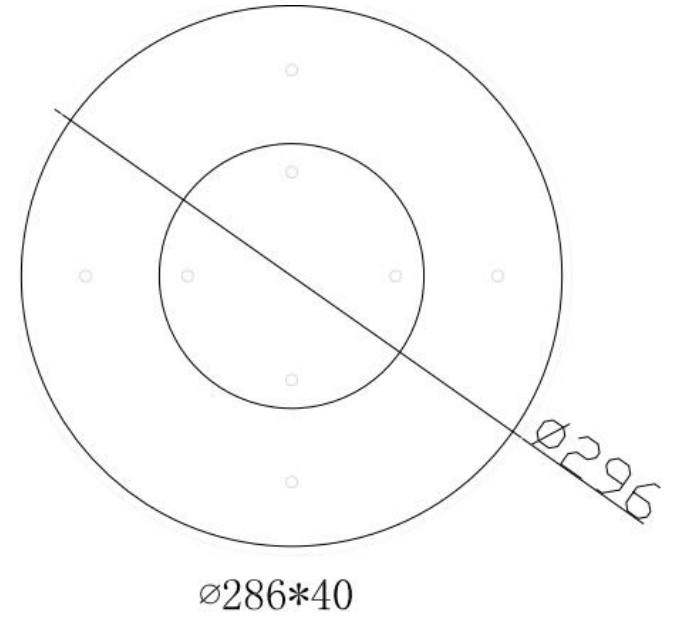

FREYA
TRADITION OF QUALITY

Instruction

FR6002WL-L20B

MAX 20W
1 100 Lumen

Model: FR6002WL-L20B

Collection: LED

Wall Lamps