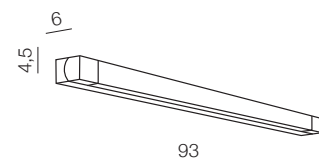

Michel

383

IP44

Michel 930

AZ1303

(chrome/white)

1x (T5) HO MAX 39W

bulb included