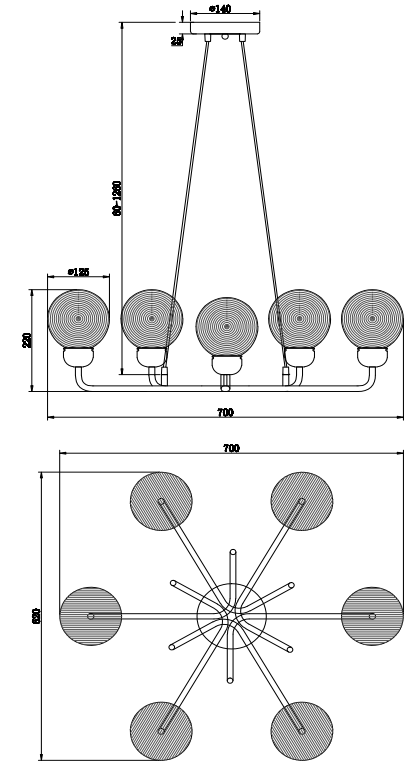

FREYA
TRADITION OF QUALITY

Instruction

FR5114PL-06G

6 x E14 (40W)

Model: FR5114PL-06G
Collection: Modern

Ceiling Lamps