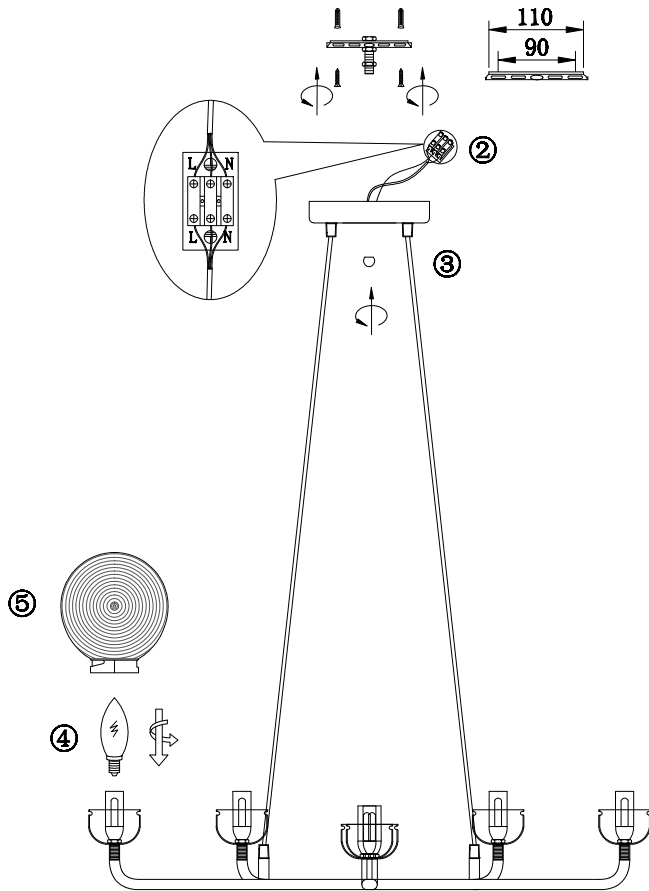

FREYA
TRADITION OF QUALITY

Instruction

FR5114PL-06G

6 x E14 (40W)

Model: FR5114PL-06G
Collection: Modern

Ceiling Lamps