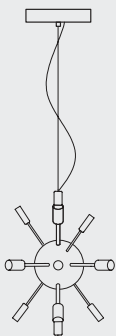

=

Bodies + Sticks

Sirius

LAMP BODY (CHROME)

AZ2114

+

Sirius Stick 75

AZ2115.....(chrome)

AZ2119.....(copper)

=

Stick 90

AZ2116.....(chrome)

AZ2120.....(copper)

=

Stick 110

AZ2117.....(chrome)

AZ2121.....(copper)

Sirius

LAMP BODY + STICKS

- **AZ2114** + **AZ2115** or
- + **AZ2119** or
- + **AZ2116** or
- + **AZ2120** or
- + **AZ2117** or
- + **AZ2121**
- **AZ2118** + **AZ2115** or
- + **AZ2119** or
- + **AZ2116** or
- + **AZ2120** or
- + **AZ2117** or
- + **AZ2121**

Sirius

LAMP BODY (COPPER)

AZ2118

+