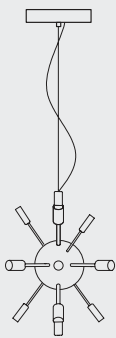

=

Bodies + Sticks

Sirius

LAMP BODY (CHROME)

AZ2114

+

Sirius Stick 75

AZ2115.....(chrome)

AZ2119.....(copper)

=

Stick 90

AZ2116.....(chrome)

AZ2120.....(copper)

=

Stick 110

AZ2117.....(chrome)

AZ2121.....(copper)

Sirius

LAMP BODY + STICKS

- **AZ2114** + **AZ2115** or
- + **AZ2119** or
- + **AZ2116** or
- + **AZ2120** or
- + **AZ2117** or
- + **AZ2121**
- **AZ2118** + **AZ2115** or
- + **AZ2119** or
- + **AZ2116** or
- + **AZ2120** or
- + **AZ2117** or
- + **AZ2121**

Sirius

LAMP BODY (COPPER)

AZ2118

+