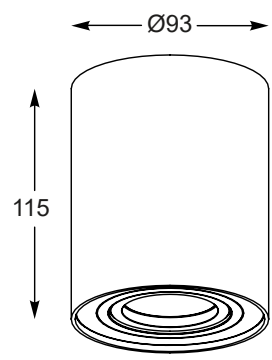

DEEP SL
Spot
1. 89313 (black-gold)
1xGU10 MAX 50W
aluminium

RONDOC
Spot
2. 20038-BK (black)
3. 20038-WH (white)
1xGU10 MAX 50W
black or white
aluminium