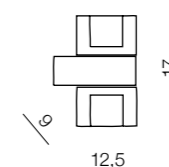

Box 2

AZ0035

G4 2x 20W 12V
metal/glass
chrome/clear