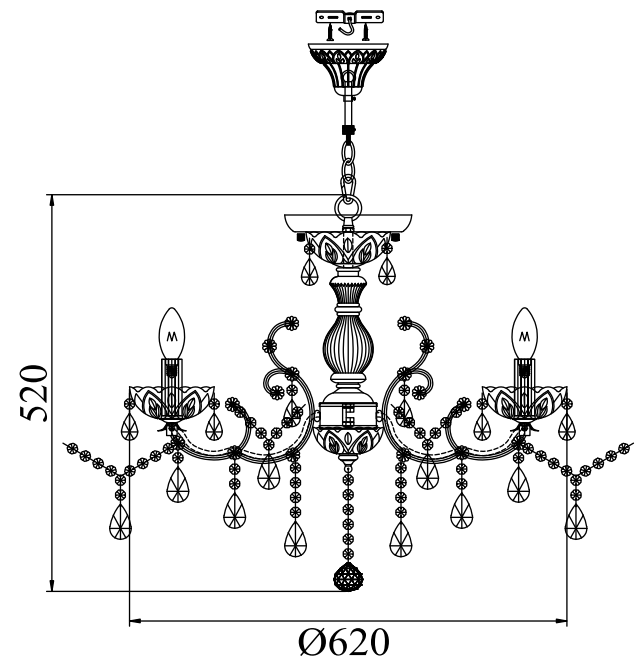

Instruction

Collection: Diamant crystal
 Series: Sevilla
 Model: DIA004-06-WG
 Suspended

- A=4
- B=1
- C=6
- D=24
- E=6
- F=6
- G=6
- H=6
- I=6

 6 x E14 (60w)

MAYTONI
 DECORATIVE LIGHTING
www.maytoni.de