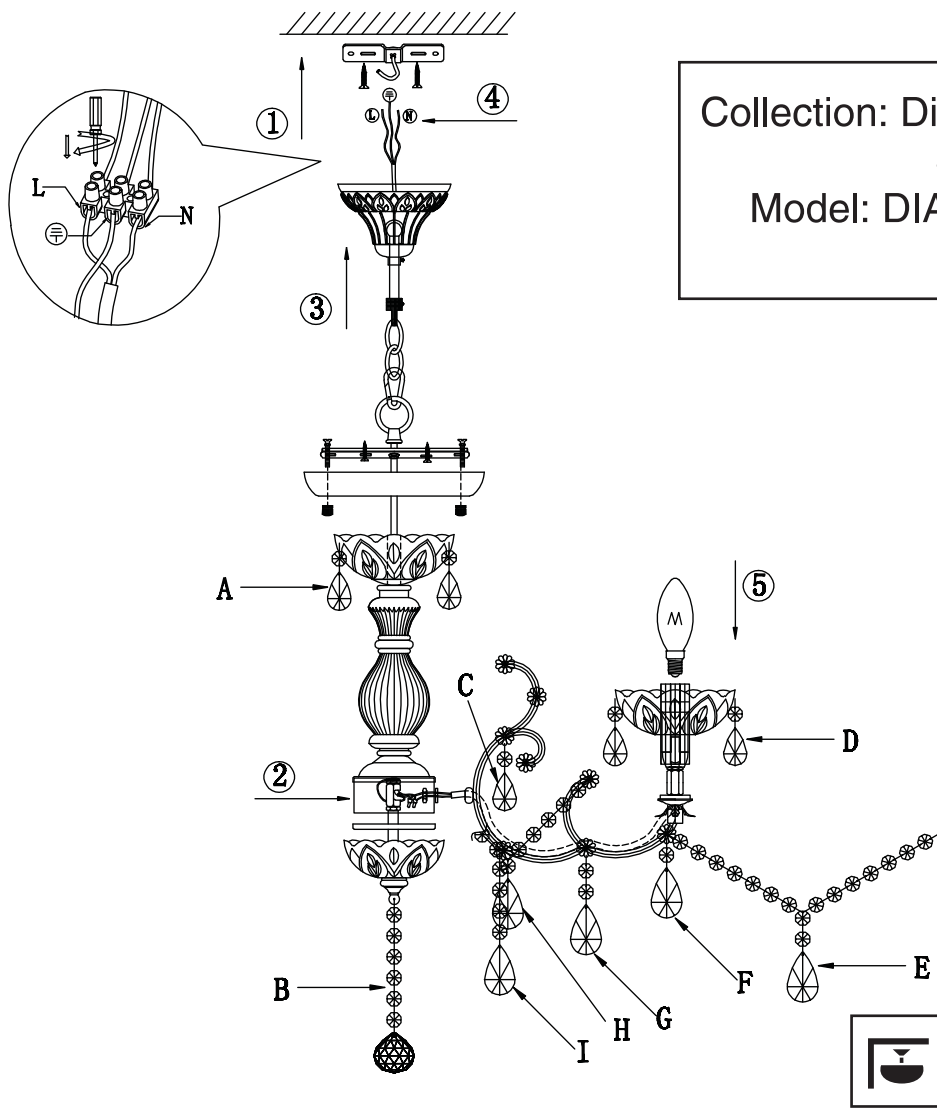

Instruction

Collection: Diamant crystal
 Series: Sevilla
 Model: DIA004-06-WG
 Suspended

- A=4
- B=1
- C=6
- D=24
- E=6
- F=6
- G=6
- H=6
- I=6

 6 x E14 (60w)

MAYTONI
 DECORATIVE LIGHTING
www.maytoni.de