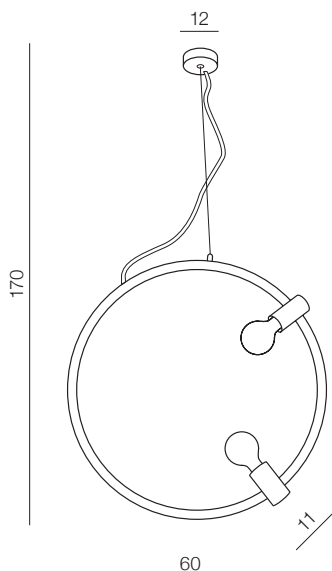

Orsola

243

1 BLACK

2 WHITE

Orsola

- 1 AZ3353 (black)
- 2 AZ3354 (white)

E27 2x Max 60W only LED
metal/plastic