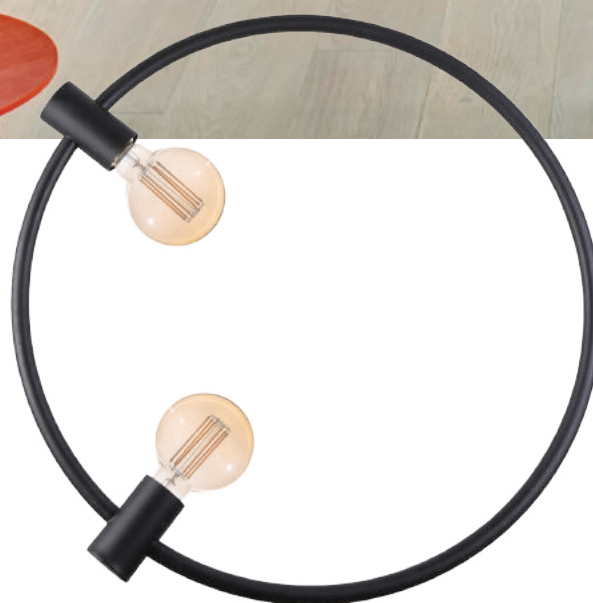

Orsola

243

1 BLACK

2 WHITE

Orsola

- 1 AZ3353 (black)
- 2 AZ3354 (white)

E27 2x Max 60W only LED
metal/plastic