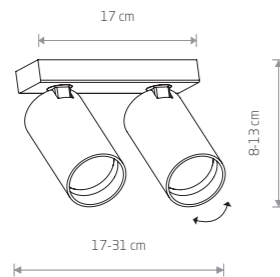

MONO

painting steel, plastic ABS

7810 7841

7774 7766

2xGU10, max 10W only LED

solid brass, painting steel, plastic ABS

7782

2xGU10, max 10W only LED